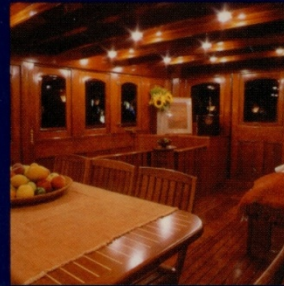

We offer all carpentry work from Teak Decks, repairs and replacement of interior walls, down to bespoke cupboards and furniture. We are only a phone call away and would be pleased to give you a free quotation.

Our offices are situated in the very heart of the boat yard area in Palma, with workshops in El Arenal and new workshops planned in the Poligono De Marratxí. Therefore we are always very close to the work in progress.