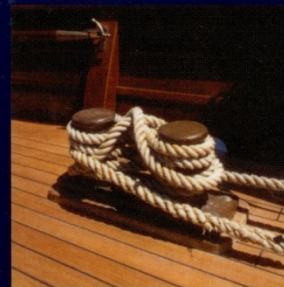

PORTCALL YACHT CARPENTRY DIVISION